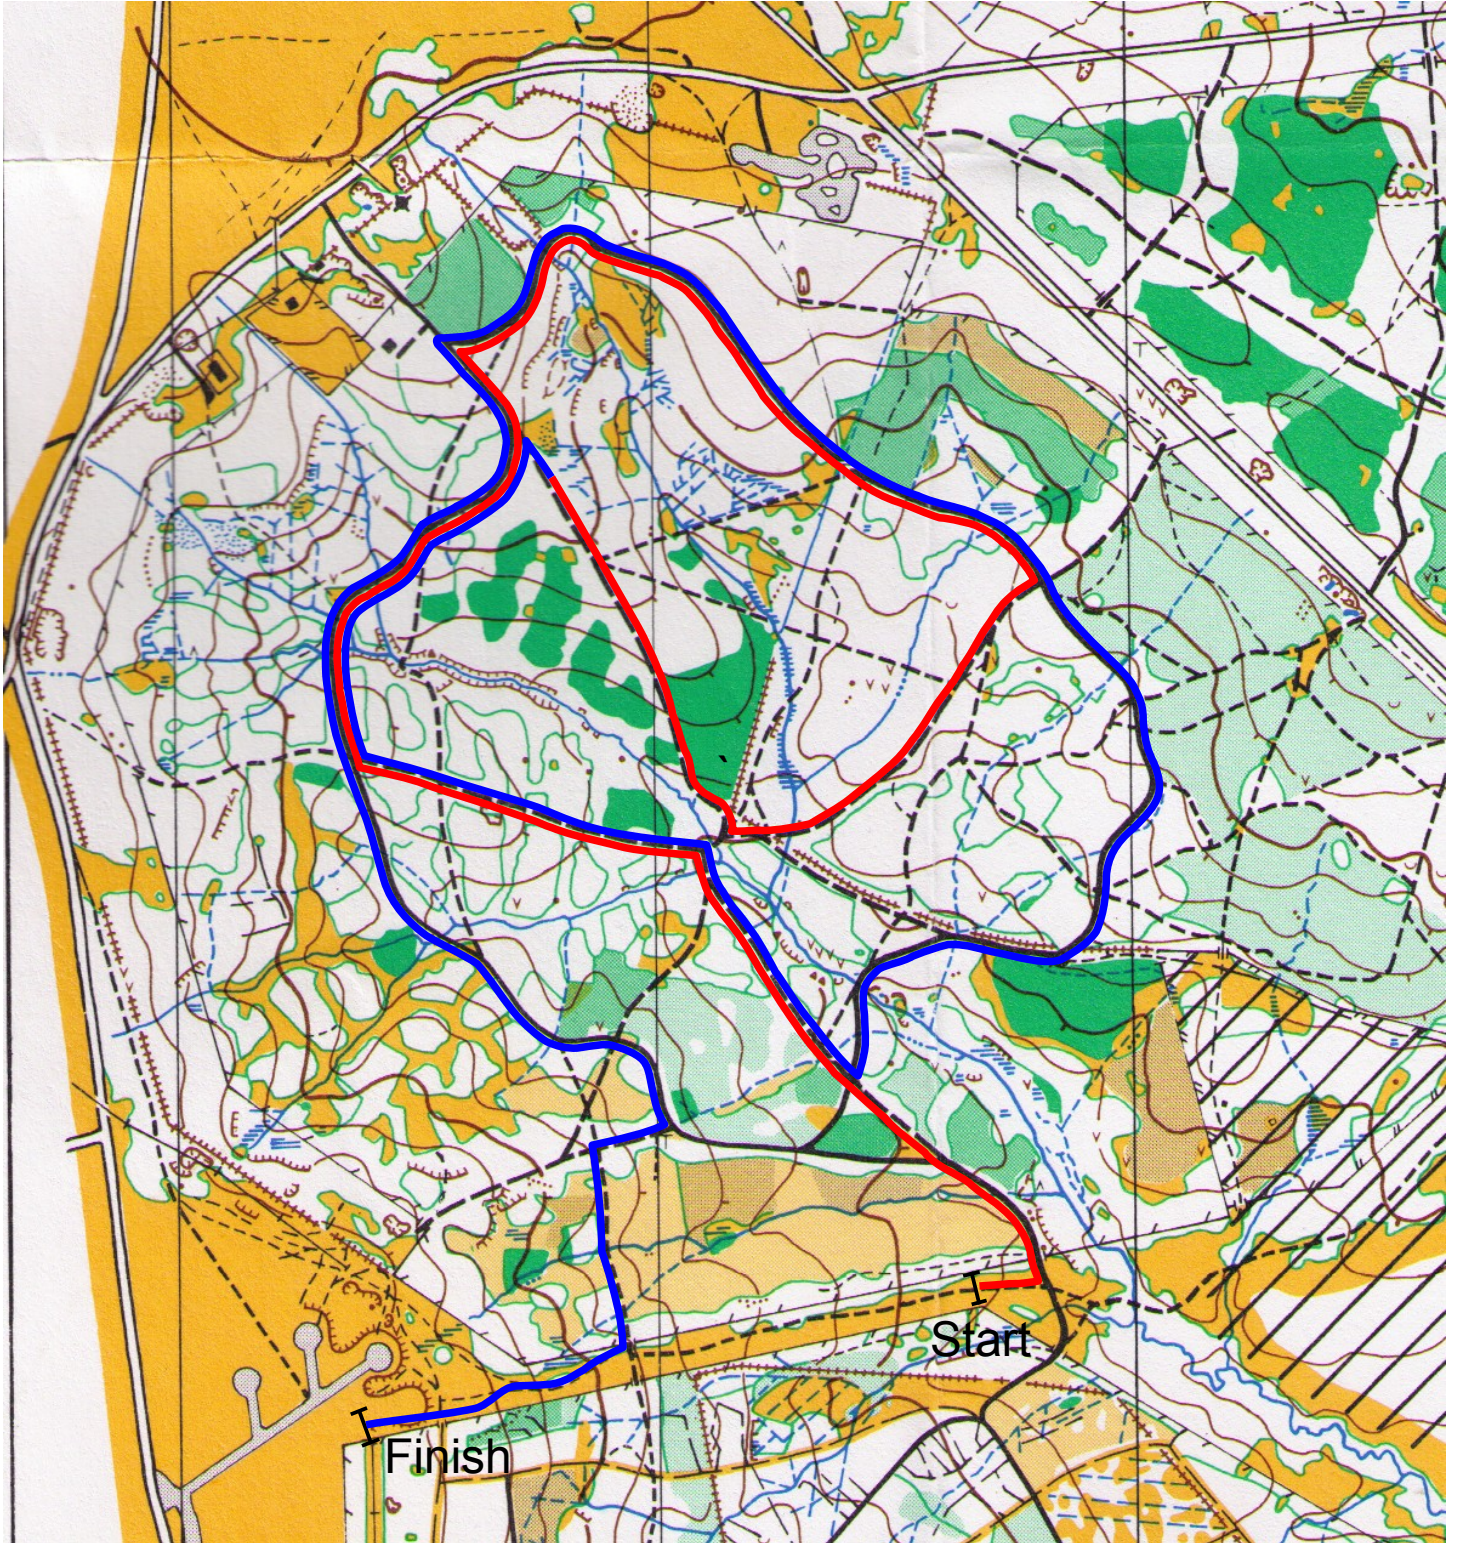

Romsey Road Runners

RR10 - Janesmoor Pond

- Out
- Back
- Gravel track
- Forest path

Distance: 4.8 miles